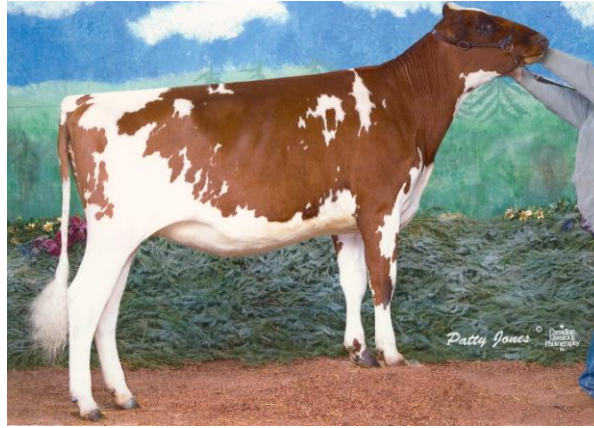

Sweetheart Select TAG Sale

Vente Sweetheart Select TAG

SWEETHEART SELECT TAG SALE

1-Summer yearling – Génisse 1 an été

TOPLINE BURDETTE XCELANTE -11204666- (Palmyra Tri-Star Burdette ET)

2nd Summer calf RAWF 2012
Nominated All-Canadian Summer calf 2012

Her grandam – Sa grand-mère

Sunny Acres JH Girl EX-3E-90
45,681 kg of milk, lifetime production

3-Intermediate calf – Génisse intermédiaire

Consigned by: Harry G. Ofield, Embro, ON

A Nexus Dreamer daughter out of:

Geminaecho Romeo Jacilyn ET VG-87

1-11 305 10302 kg 3.7% F 3.2% P 350-304-338 +106 +74 +91

3 lactations : 32,793 kg of milk

In the same family – Dans la même famille

Geminaecho Kellybuck Jazzmin VG-86

2-9 305 8849 kg 3.8% 3.2% 263-243-257